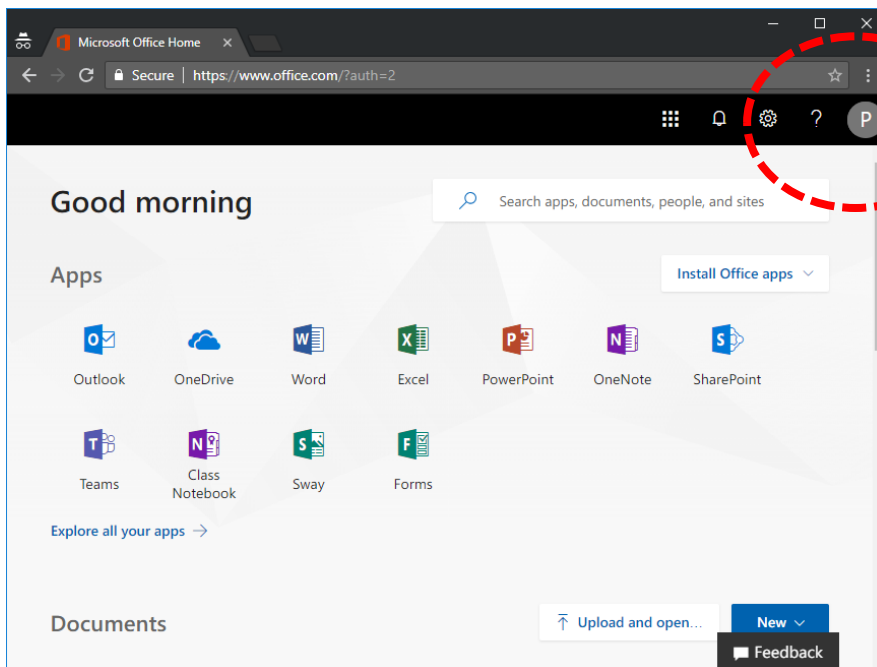

Login ke
<https://owa.usm.my>

Click Picture profile

Click Camera icon

Choose Picture