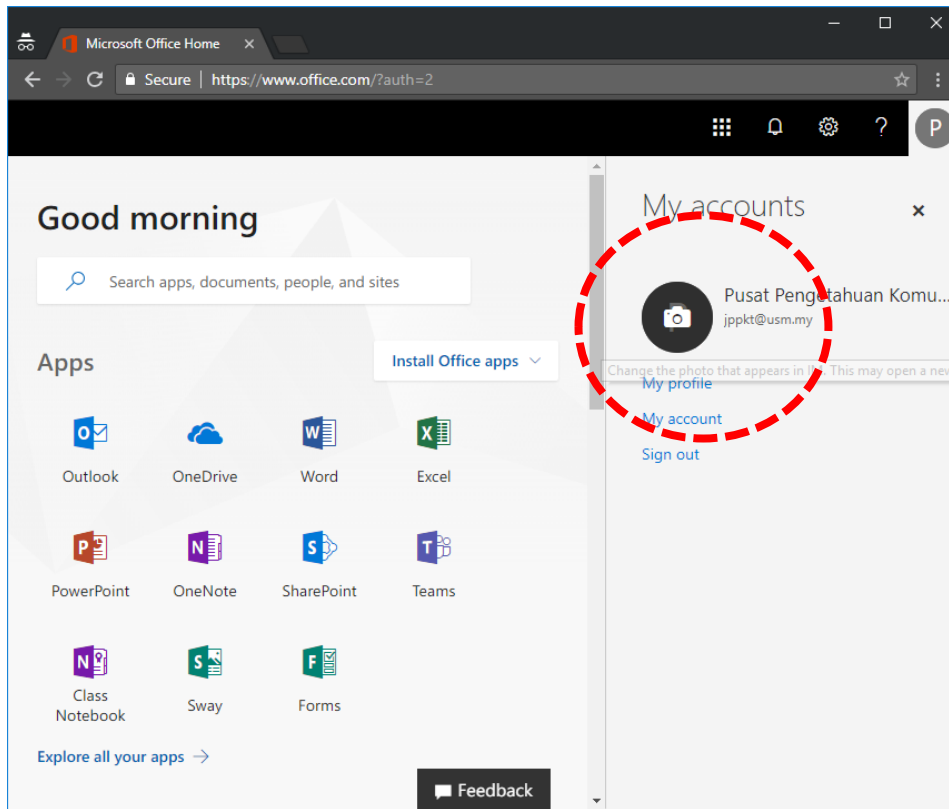

Login ke
<https://owa.usm.my>

Click Picture profile

Click Camera icon

Choose Picture