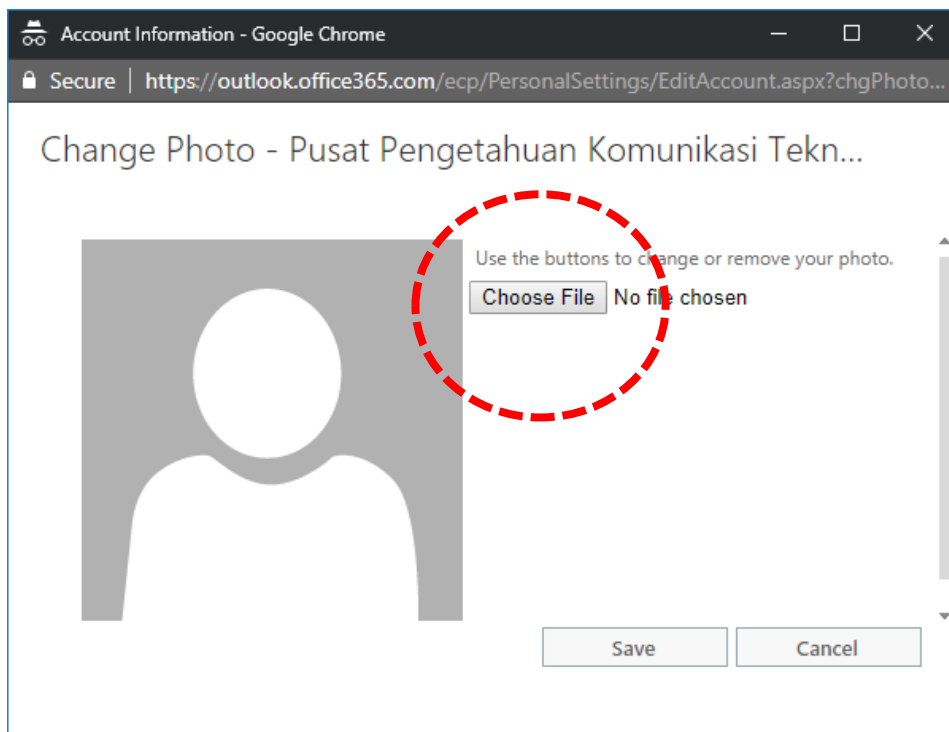

Login ke
<https://owa.usm.my>

Click Picture profile

Click Camera icon

Choose Picture